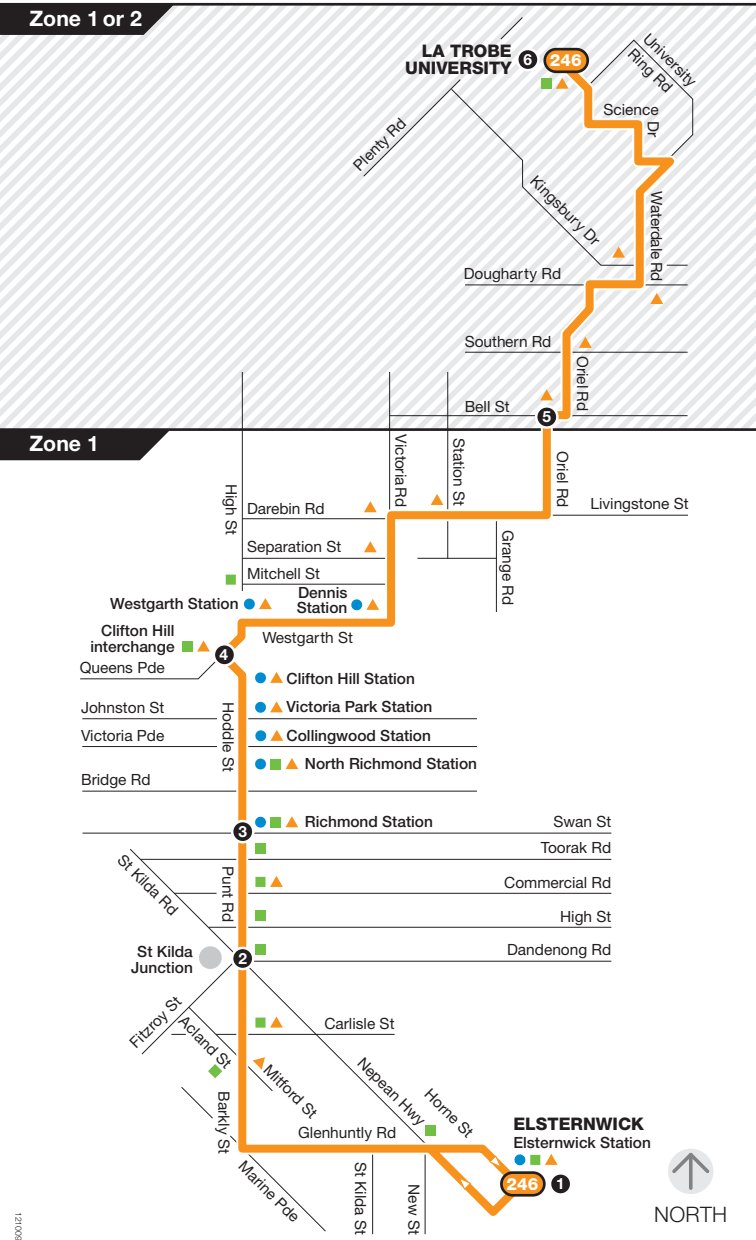

Elsternwick – La Trobe University

Route 246 via Clifton Hill > St Kilda Junction

Zone 1 or 2

12/10/09

Ticketing zones

Zone 1
Zone 1 or 2
Zone 2
Connecting train
Connecting tram
Connecting bus
Timing point

For further information call 131 638 / (TTY) 9619 2727 (6am–10pm daily) or visit metlinkmelbourne.com.au

MAP NOT TO SCALE