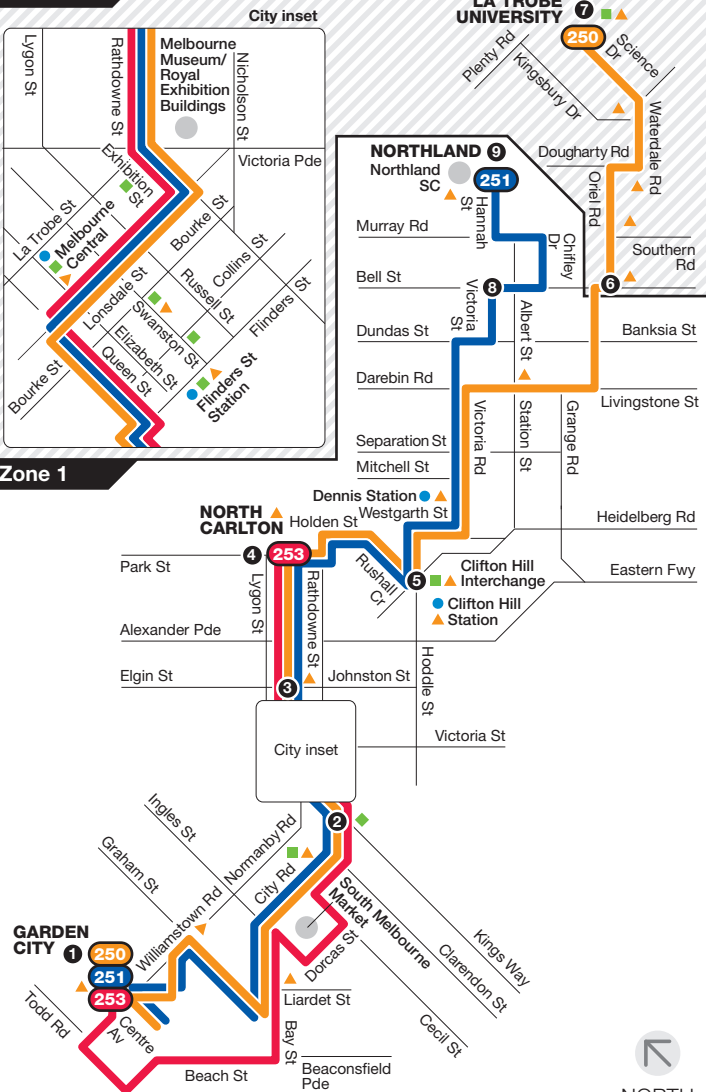

Route 250 via City > La Trobe University

Route 251 via City > Northland

Route 253 via City > North Carlton

## Zone 1 or 2

### Ticketing zones

Zone 1  
Zone 1 or 2  
Zone 2

Connecting train  
Connecting tram  
Connecting bus

Timing point

For further information call  
131 638 / (TTY) 9619 2727  
(6am–10pm daily) or visit  
[metlinkmelbourne.com.au](http://metlinkmelbourne.com.au)

MAP NOT TO SCALE