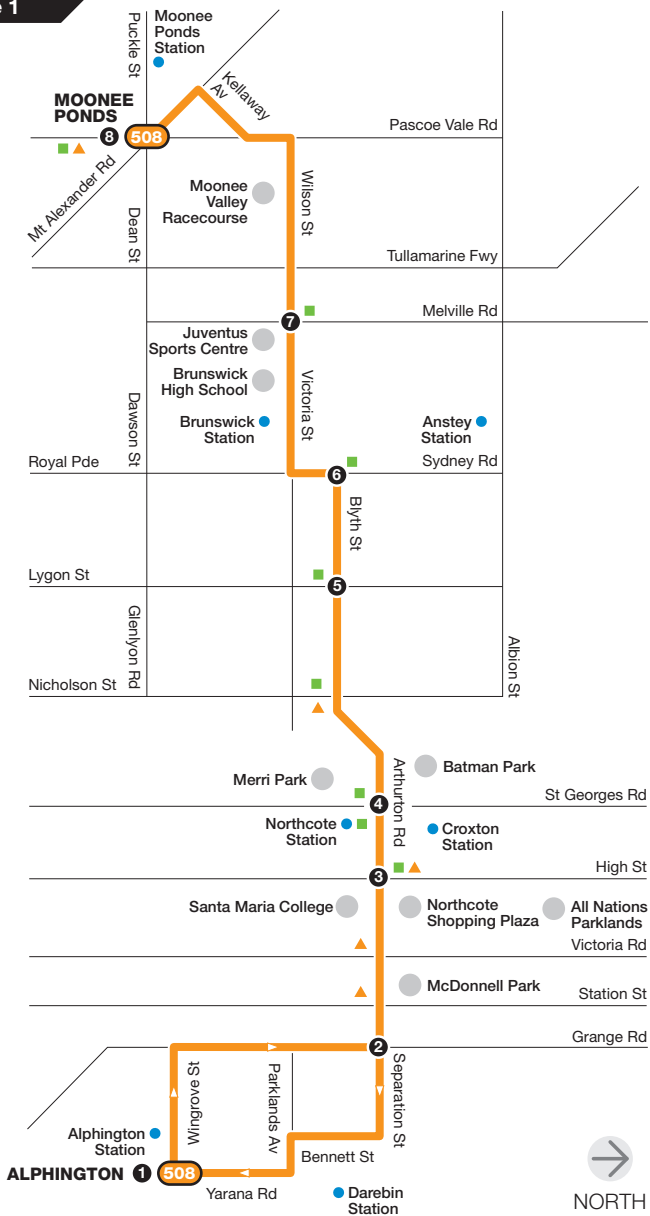

Alphington – Moonee Ponds

Route 508 via Northcote > Brunswick

Zone 1

3/07/08

For further information call **131 638 / (TTY) 9619 2727** (6am–10pm daily) or visit metlinkmelbourne.com.au
MAP NOT TO SCALE