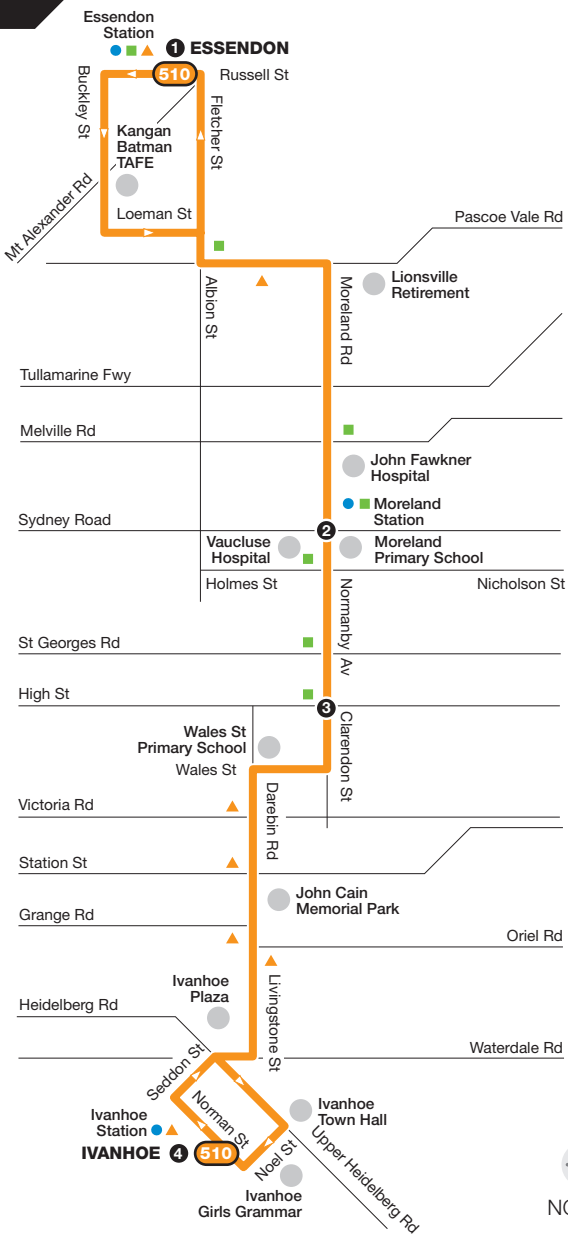

Essendon – Ivanhoe

Route 510 via Brunswick > Northcote > Thornbury

Zone 1

Ticketing zones

Zone 1

Zone 1 or 2

Zone 2

Connecting train

Connecting tram

Connecting bus

Timing point

For further information call **131 638 / (TTY) 9619 2727** (6am–10pm daily) or visit **metlinkmelbourne.com.au**
MAP NOT TO SCALE